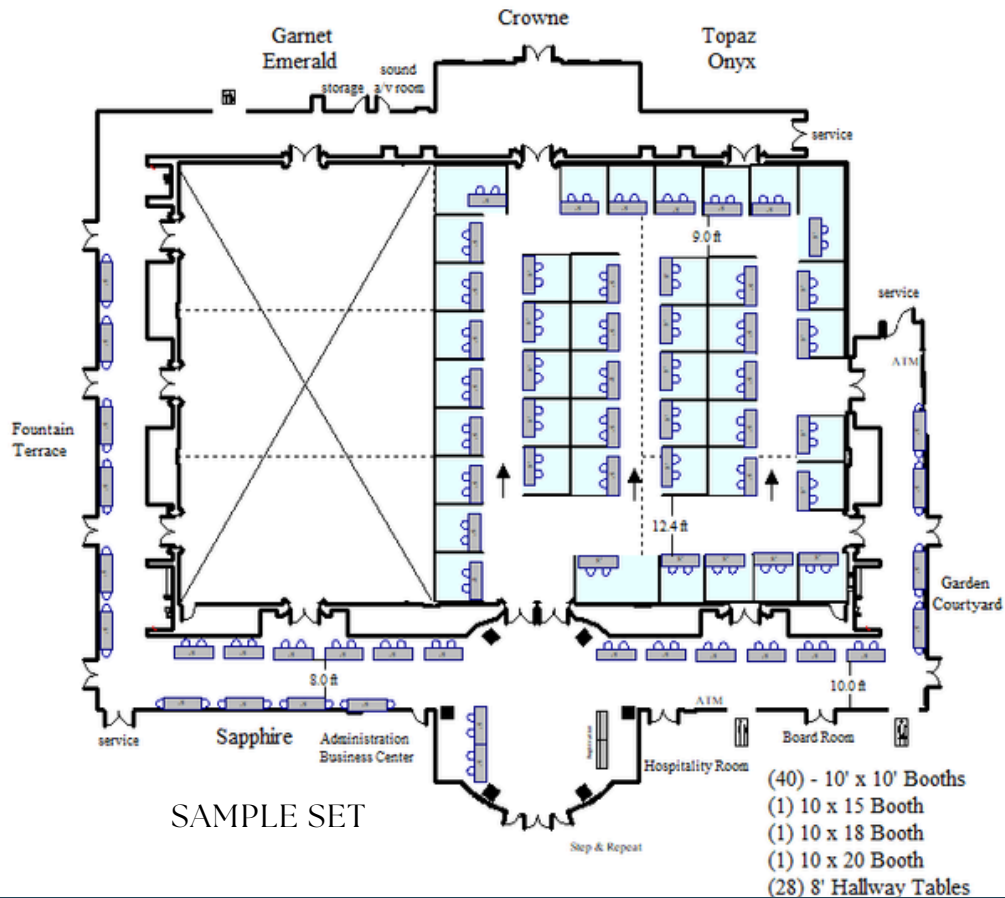

Trade Shows & Expos

2025

GLENDALE
CIVIC CENTER

5750 West Glenn Drive
Glendale, AZ 85301
623.930.4300
www.GlendaleCivicCenter.Com

PRICING INCLUDES:

- (8) Hour Space Rental
- Ballroom and Hallways
- Tables and Chairs
- Wireless Microphone
- Sound Hook Up For Client's Provided Music
- Wi-Fi for Staff and Vendors
- Registration Desk
- Private Show Office
- Free Parking

	Space for:	10' x 10' Booths	8' Tabletops	
Crowne, Topaz, Onyx	7,958 Sq. Ft -	44	63	\$ 3,700.00
Crowne or Topaz/Onyx	3,956 Sq. Ft -	21	30	\$ 2,250.00
<u>Outdoor available with rental of Ballroom</u>				
Outdoor Fountain Terrace*	13,175 Sq. Ft -	36	45	\$ 1,550.00
Outdoor Garden Courtyard*	3,300 Sq. Ft -	18	23	\$ 650.00