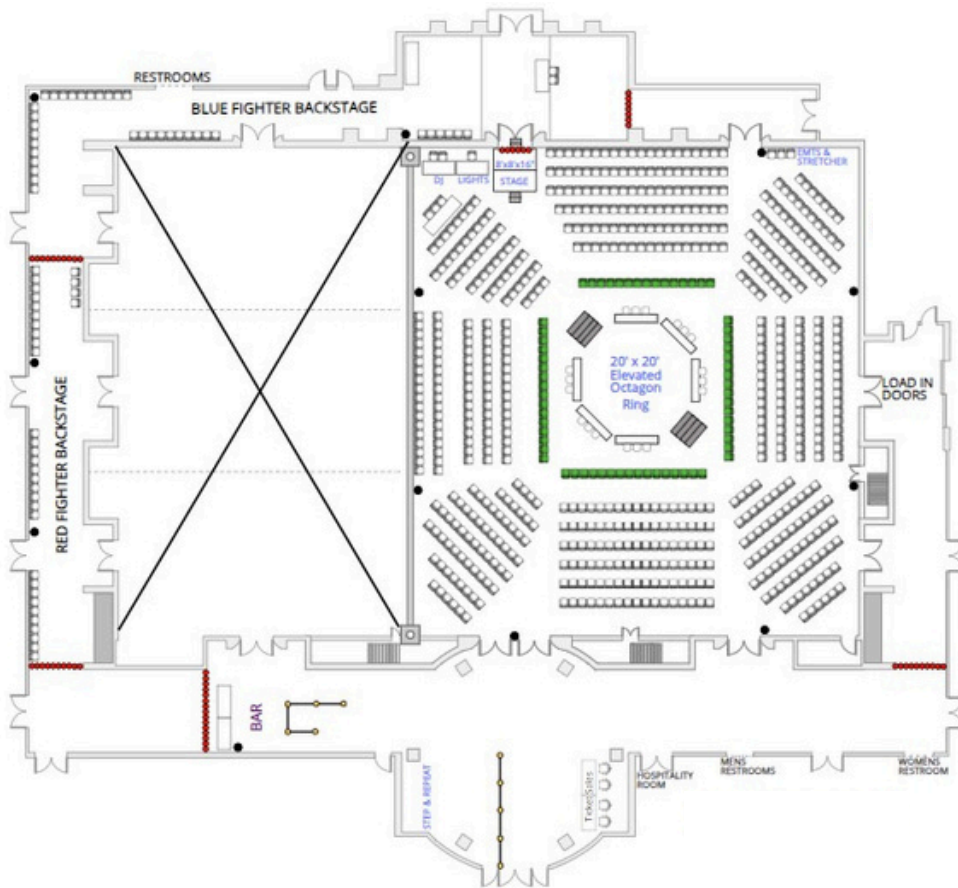


Sporting Events

2025

GLENDALE
CIVIC CENTER

5750 West Glenn Drive
Glendale, AZ 85301
623.930.4300

www.GlendaleCivicCenter.Com

PRICING INCLUDES

- (8) Hour Space Rental
- Crowne-Topaz-Onyx plus All Hallways
- Private Show Office
- Ticket/Registration Desk
- (10) Tables with Linens
- 8' x 8' x 16" Stage
- Staff Wi-Fi and (1) Hard Wire Internet Connection
- Up to (25) Electrical Outlets
- 32' of Pipe and Drape

Crowne-Topaz-Onyx (7,958 Sq. Ft) \$4,100.00

Outdoor Space Available with Ballroom Rental

Outdoor Fountain Terrace (13,175 Sq. Ft) \$1,320.00
 Outdoor Garden Courtyard (3,300 Sq. Ft) \$540.00

Additional time charged per hour at 20% of rental fees.
 Not all events are the same, please call for a custom quote.