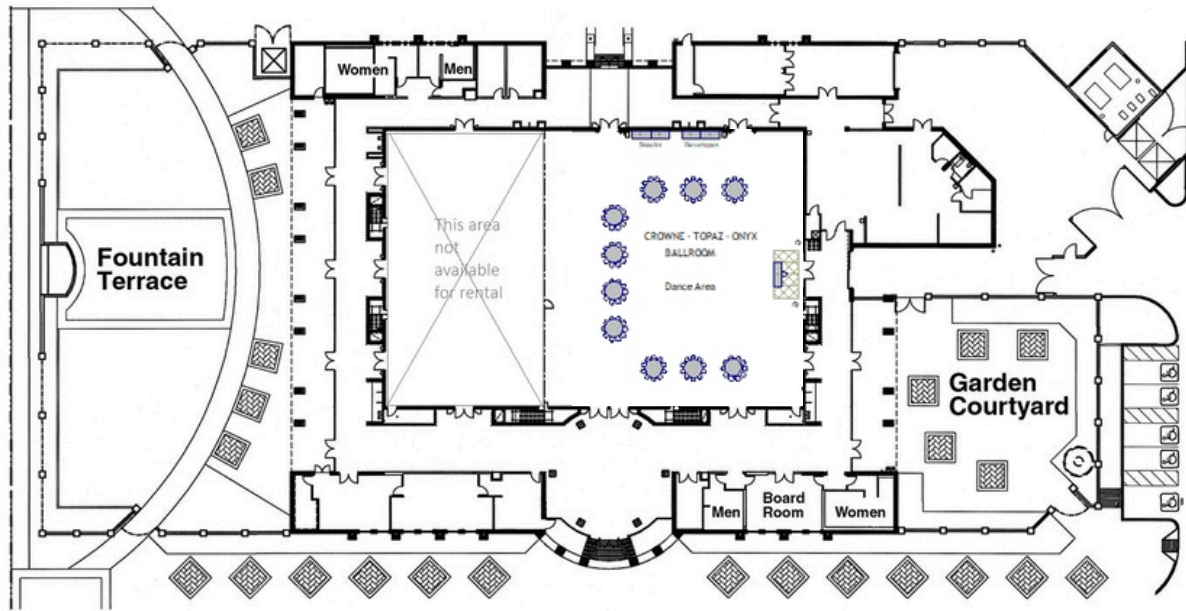

PRICING INCLUDES

(8) Hour Rental of Crowne Topaz Onyx Ballroom, Fountain Terrace, Garden Courtyard

Can accommodate up to 600 people

Hospitality Room for Prom Committee and Staff

Customized Floorplan

Check-In Desk

All Tables and Banquet Chairs

(10) Black or White Table Linens

(4) Black or White Food and Beverage Table Linens

8' x 16' x 16" DJ Stage

(8) LED Up-lights in your Choice of Colors

Kitchen Access - Ice / Refrigerator

Limited Wi-Fi for Staff Only

Free Parking

$4,550.00

Additional Setup - $396.00 Per Hour

(All Prices Subject to Taxes and Service Charges)