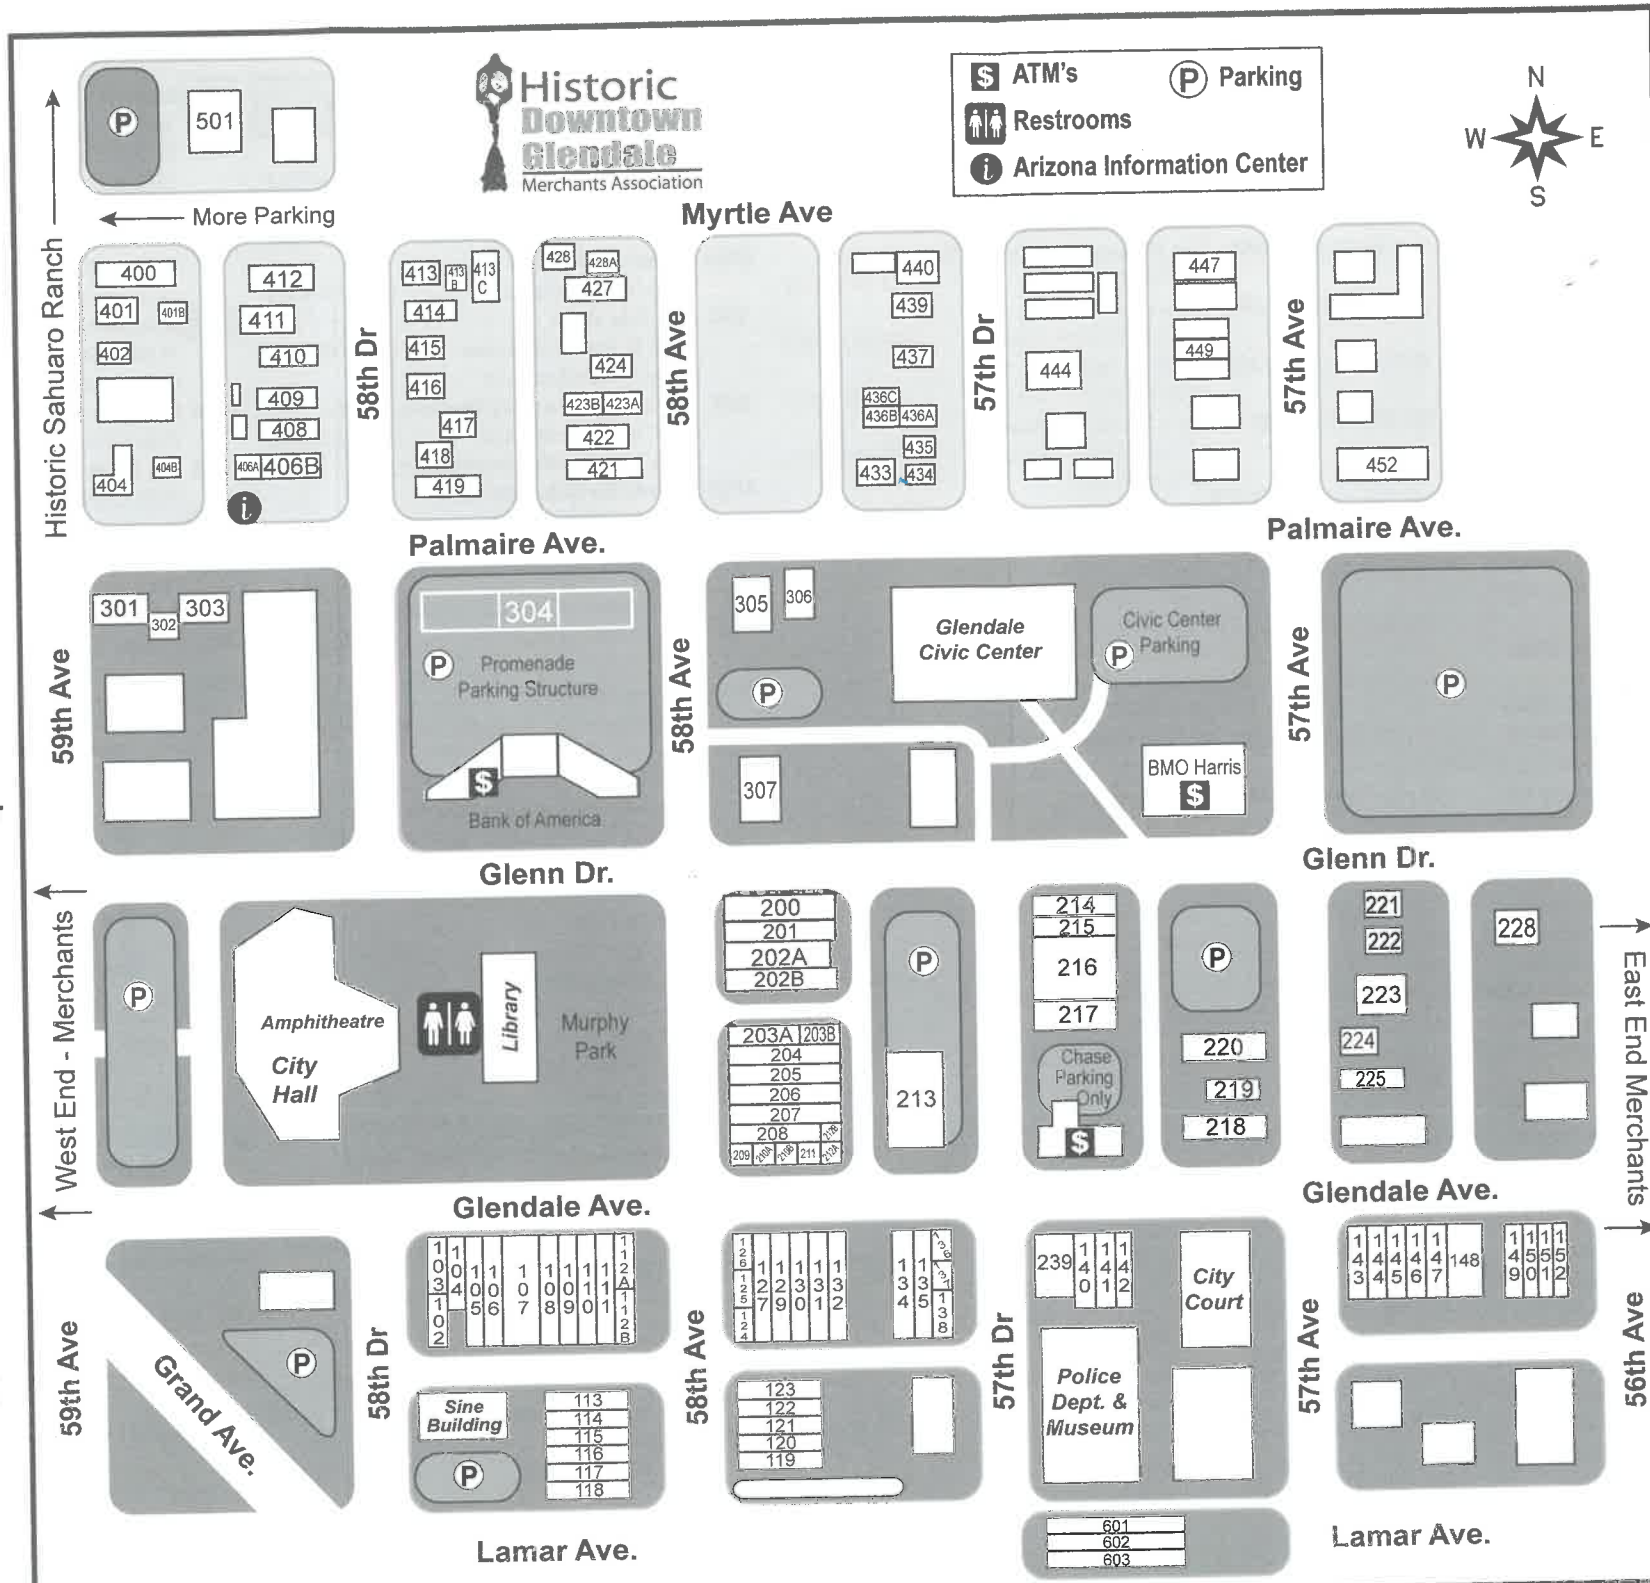

**Map Sponsors**

Map #409

53rd Ave & Glendale

Map #207

Map #433

GESD Community Partner

All in for ALL Kids

at Coyote Oatie Cookies  
Historic Downtown Glendale

Map #208

Map #423B

Boutique

**Historic Downtown Glendale**

Shop Eat Experience Repeat

Real Hometown Happening

**2022 Historic Downtown Glendale Calendar**

- February**  
 2/12 - Galentine's Day  
 2/12 & 13 - Chocolate Experience  
 2/26 - 12th Annual Dog Days of Glendale  
 LIVE @ Murphy Park - Dates & Times TBD
- March**  
 3/12 - 14th Annual Paris in the Spring  
 LIVE @ Murphy Park - Dates & Times TBD
- April**  
 4/9 - Sidewalk Sale
- May**  
 5/7 - 15th Annual Mother's Day Celebration  
 5/7 - Free Comic Book Day
- July**  
 7/9 - 16th Annual Christmas in July
- September**  
 9/10 - 18th Annual Teddy Bear Day
- October**  
 10/8 - 28th Annual Front Porch Festival  
 10/22 & 29 - Halloween Hometown Happening
- November**  
 11/12 - 26th Annual Holiday Open House  
 11/26 - Small Business Saturday
- December**  
 12/10 - Hometown Christmas Parade  
 Year Round - Big Day Birthday & Historic Downtown Glendale Charm Trail

#### EAST END SHOPS (not shown on map)

<b>Blooming Bouquets</b>	
5550 W Glendale Avenue	623-435-2774
<b>Crispy Cutters Barbershop</b>	
5549-A W Glendale Avenue	623-235-6169
<b>West Valley Reptiles</b>	
5533 W Glendale Avenue	602-568-5132
<b>Pete's Fish &amp; Chips</b>	
5516 W Glendale Avenue	623-937-6001
<b>The Toy Box Collectibles</b>	
5434 W Glendale Avenue	602-872-7157
<b>El Charrito Authentic Mexican Cuisine</b>	
5410 W Glendale Avenue	623-847-4139
<b>Kandy Girlz Ice Cream</b>	
5409 W Glendale Avenue	402-810-3970
<b>Cerreta Candy Company</b>	
5345 W Glendale Avenue	623-930-9000
www.cerreta.com	
<b>La Fama Mexican Bakery</b>	
5328 W Glendale Avenue	623-931-1460
<b>Pratt's Pets</b>	
5237 W Glendale Avenue	623-939-3326